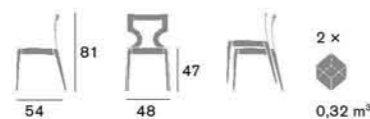

Eclectic personality More than a model, a design of stackable seat that can take a wide variety of forms, by varying the elements, materials and finishes to suit different styles time and again. From classic settings to contemporary spaces, from the glamorous to the minimalist, from homes to contract, to the most unconventional and luxurious of solutions.

Sentry 152 SE
Dimensioni / Sizes

Sentry 152 1 SE
Dimensioni / Sizes

Sentry 152 2 SE
Dimensioni / Sizes

Sentry 152 I SE
Dimensioni / Sizes

Sentry 152 L SE
Dimensioni / Sizes

Sentry 152 N SE
Dimensioni / Sizes