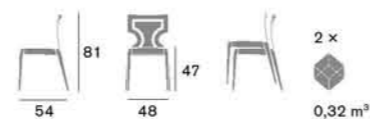

Eclectic personality More than a model, a design of stackable seat that can take a wide variety of forms, by varying the elements, materials and finishes to suit different styles time and again. From classic settings to contemporary spaces, from the glamorous to the minimalist, from homes to contract, to the most unconventional and luxurious of solutions.

Sentry 152 SE
Dimensioni / Sizes

Sentry 152 1 SE
Dimensioni / Sizes

Sentry 152 2 SE
Dimensioni / Sizes

Sentry 152 I SE
Dimensioni / Sizes

Sentry 152 L SE
Dimensioni / Sizes

Sentry 152 N SE
Dimensioni / Sizes