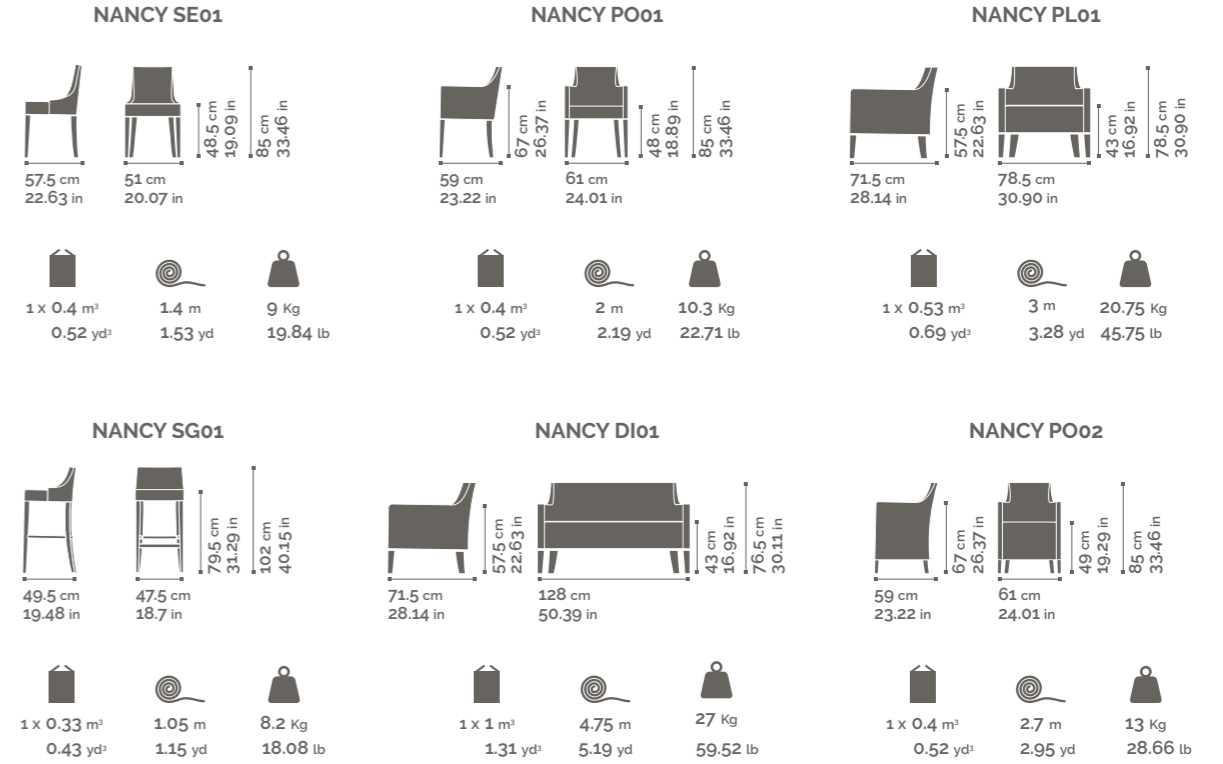

SE01 / PO01 / PL01 / SG01 / DI01 / PO02

Cushions on request

NANCY

*Chair, finish
in Wengè,
fabric cover
in Country
color 0514.*

NANCY

*Chair and armchair
finish in Light Walnut,
costumer fabric cover.*

NANCY

NANCY

*Armchair
finish
in Light Walnut,
costumer
fabric cover.*

ROBY table
*top finish
in Light Walnut,
metal base
Grigio Scuro
lacquered.*