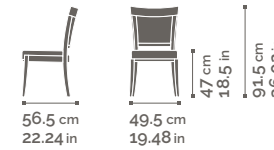

SE01 / PO01 / SG01 / SE02 / PO02

MARTA SE01

MARTA PO01

MARTA SG01

MARTA SE02

MARTA PO02

MARTA

*Chair, finish in
Light Walnut,
fabric cover
in Reginarca
color 502.*