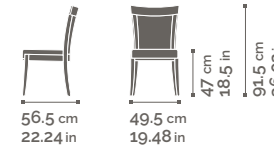

SE01 / PO01 / SG01 / SE02 / PO02

MARTA SE01

MARTA PO01

MARTA SG01

MARTA SE02

MARTA PO02

MARTA

*Chair, finish in
Light Walnut,
fabric cover
in Reginarca
color 502.*