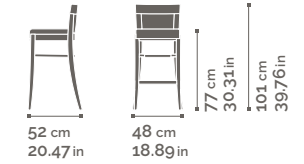

SE01 / PO01 / SG01 / SE02 / PO02

MARTA SE01

MARTA PO01

MARTA SG01

MARTA SE02

MARTA PO02

MARTA

*Chair, finish in
Light Walnut,
fabric cover
in Reginarca
color 502.*