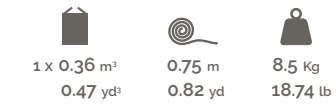

SE01 / PO01 / SG01 / SE02 / PO02

MARTA SE01

MARTA PO01

MARTA SG01

MARTA SE02

MARTA PO02

MARTA

*Chair, finish in
Light Walnut,
fabric cover
in Reginarca
color 502.*