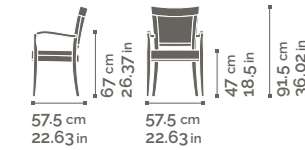

SE01 / PO01 / SG01 / SE02 / PO02

MARTA SE01

MARTA PO01

MARTA SG01

MARTA SE02

MARTA PO02

MARTA

*Chair, finish in
Light Walnut,
fabric cover
in Reginarca
color 502.*