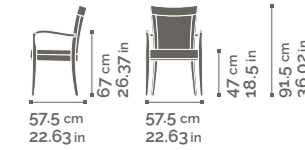

SE01 / PO01 / SG01 / SE02 / PO02

MARTA SE01

MARTA PO01

MARTA SG01

MARTA SE02

MARTA PO02

MARTA

*Chair, finish in
Light Walnut,
fabric cover
in Reginarca
color 502.*