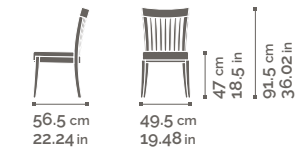

*TABBY table,
top finish in
Light Walnut,
metal base
Black
lacquered.*

MARTA STRIPES

Collection

Chair and armchair.
Beechwood frame.
Back with slats,
upholstered seat.

SE03 / PO03

MARTA SE03

MARTA PO03