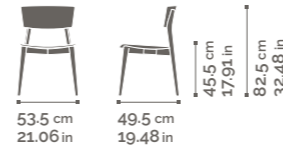

# HELLEN

Collection  
design **ALAN DE LA COBA**

Chair.  
Beechwood frame.  
Plywood, upholstered or  
braided straw seat. Plywood  
or upholstered back.

SE01 / SE02 / SE03 / SE 04 / SE05

**HELLEN SE01**  
Plywood seat and back