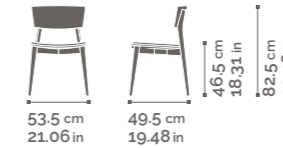

HELLEN SE02
Upholstered panel seat, plywood back