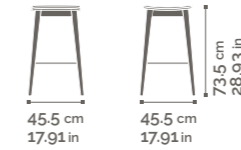

# HELLEN STOOL

Collection  
design ALAN DE LA COBA

Stool.  
Beechwood frame.  
Plywood, plywood plus  
upholstered panel  
or fully upholstered seat.

SG01 / SG02 / SG04

HELLEN SG01

HELLEN SG02

HELLEN SG04