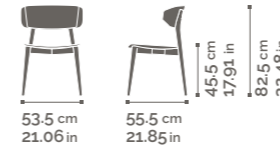

HELLEN PLUS SE01
Plywood seat and back