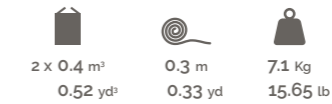

HELLEN PLUS

Collection
design ALAN DE LA COBA

Chair.
Beechwood frame. Plywood,
upholstered or braided straw
seat. Plywood or upholstered
embracing backrest.

SE01 / SE02 / SE03 / SE 04 / SE05

HELLEN PLUS SE02
Upholstered panel seat, plywood back