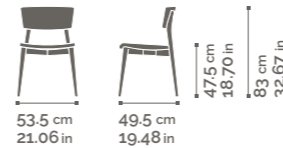

HELLEN SE04
Fully upholstered