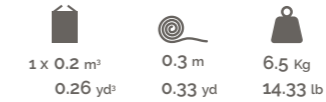

# HELLEN STOOL

Collection  
design ALAN DE LA COBA

Stool.  
Beechwood frame.  
Plywood, plywood plus  
upholstered panel  
or fully upholstered seat.

SG01 / SG02 / SG04

HELLEN SG01

HELLEN SG02

HELLEN SG04