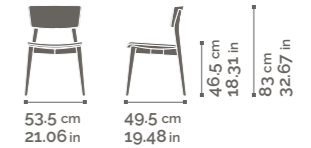

HELLEN SE03
Upholstered panel seat and back