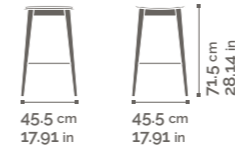

# HELLEN STOOL

Collection  
design ALAN DE LA COBA

Stool.  
Beechwood frame.  
Plywood, plywood plus  
upholstered panel  
or fully upholstered seat.

SG01 / SG02 / SG04

HELLEN SG01

HELLEN SG02

HELLEN SG04