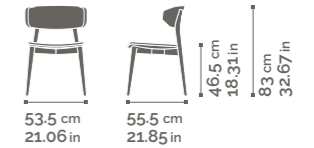

HELLEN PLUS SE03
Upholstered panel seat and back