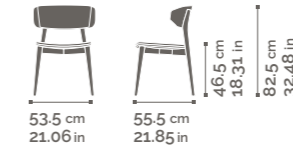

HELLEN PLUS SE02
Upholstered panel seat, plywood back