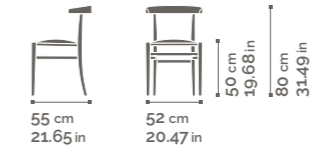

GRACE

Collection

design ALAN DE LA COBA

Chair.
Beechwood frame.
Upholstered or braided
straw seat.

SE01 / SE02

GRACE SE01

GRACE SE02