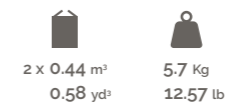

GRACE

Collection

design ALAN DE LA COBA

Chair.
Beechwood frame.
Upholstered or braided
straw seat.

SE01 / SE02

GRACE SE01

GRACE SE02