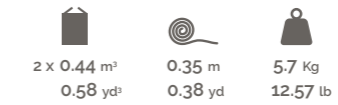

GRACE

Collection

design ALAN DE LA COBA

Chair.
Beechwood frame.
Upholstered or braided
straw seat.

SE01 / SE02

GRACE SE01

GRACE SE02