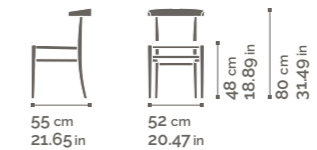

GRACE

Collection

design ALAN DE LA COBA

Chair.
Beechwood frame.
Upholstered or braided
straw seat.

SE01 / SE02

GRACE SE01

GRACE SE02