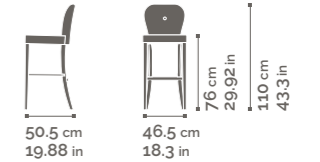

EVELYNE SG03