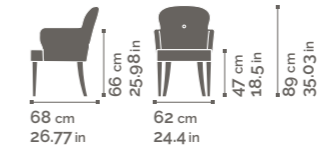

EVELYNE PO03