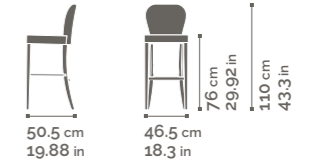

SE02 / PO02 / SG02

EVELYNE SE02

EVELYNE PO02

EVELYNE SG02

EVELYNE BUTTON

Collection

Chair, armchair and stool.
Wooden frame, round back.
Fully upholstered with
one or five buttons.

SE03 / PO03 / SG03 / SE04 / PO04 / SG04