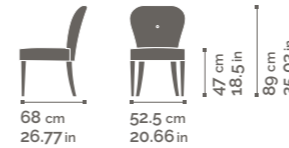

EVELYNE BUTTON

Collection

Chair, armchair and stool.
Wooden frame, round back.
Fully upholstered with
one or five buttons.

SE03 / PO03 / SG03 / SE04 / PO04 / SG04

EVELYNE SE03