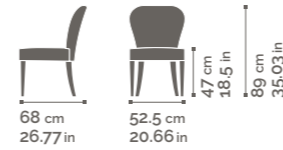

EVELYNE SE02