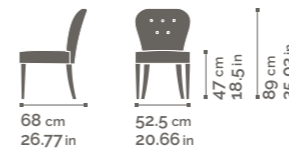

SE02 / PO02 / SG02

EVELYNE SE02

EVELYNE PO02

EVELYNE SG02

EVELYNE BUTTON

Collection

Chair, armchair and stool.
Wooden frame, round back.
Fully upholstered with
one or five buttons.

SE03 / PO03 / SG03 / SE04 / PO04 / SG04

EVELYNE SE03

EVELYNE PO03

EVELYNE SG03

EVELYNE SE04

EVELYNE PO04

EVELYNE SG04

Number of buttons chaged upon request.

EVELYNE