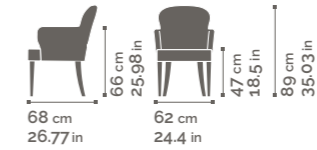

EVELYNE PO02