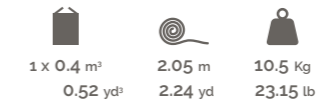

EVELYNE PO03