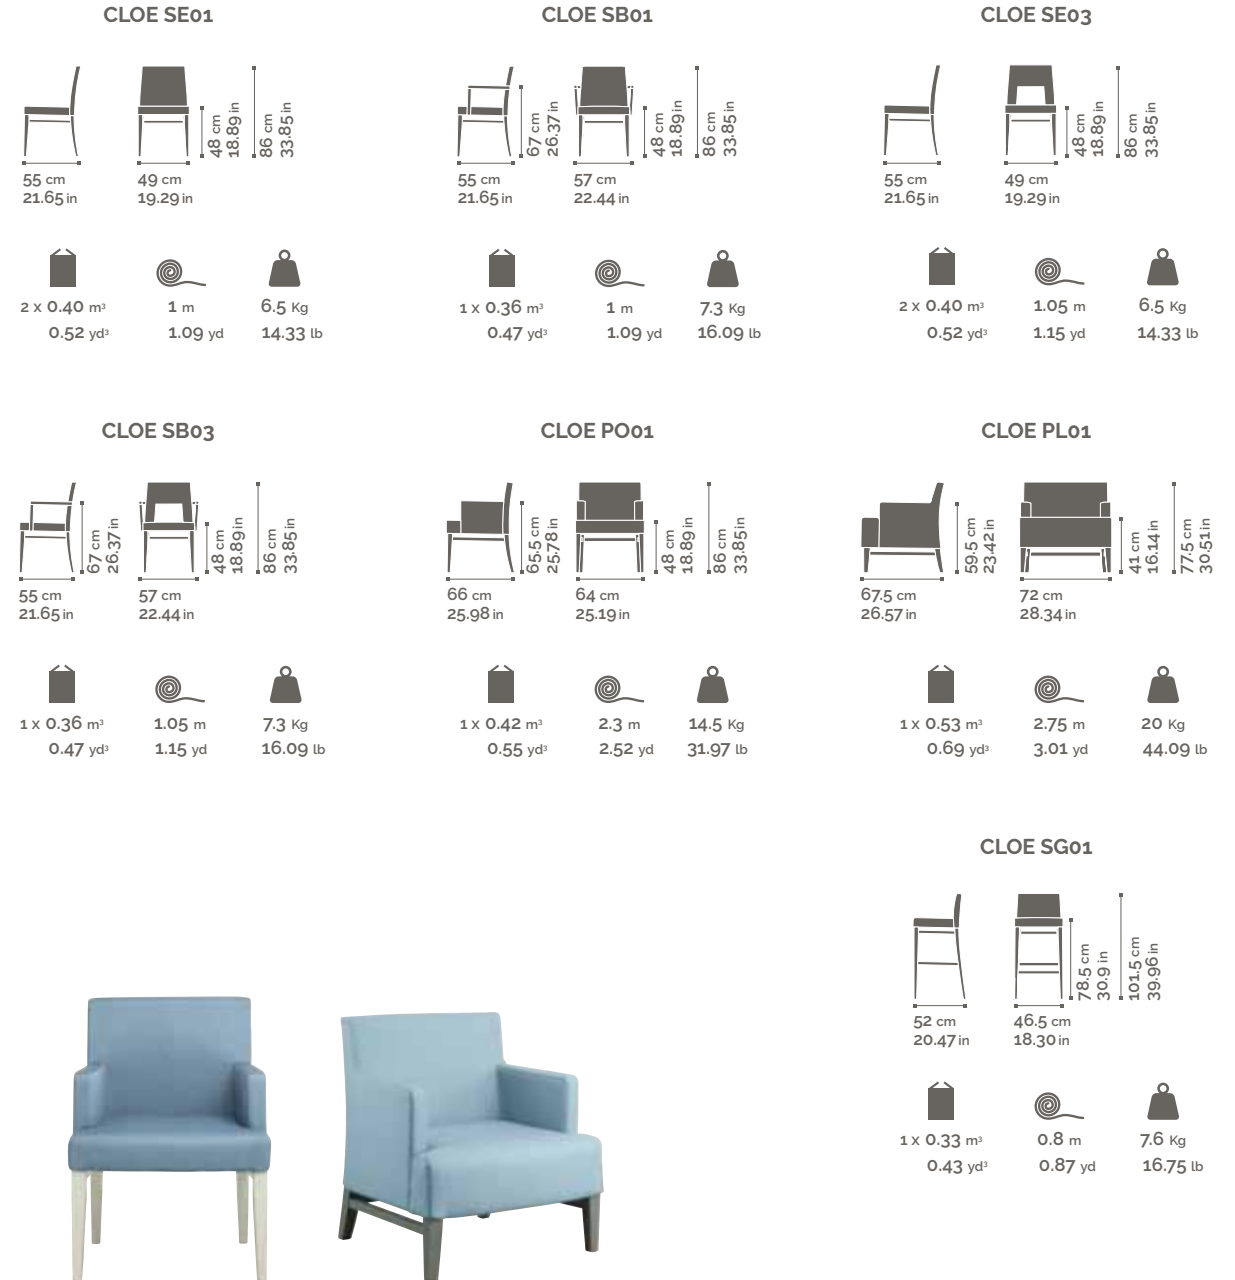

**Creating
space with
refinement.**

CLOE

page 70

Being able to lighten,
underline and select
details. Nothing simpler.

CLOE

Collection

Chair, armchair, stool,
and lounge chair.
Beechwood frame,
fully upholstered
with or without opening.

SE01 / SB01 / PO01 / PL01 / SG01 / SE03 / SB03

CLOE

*Armchair
aniline
finish in
Acqua,
fabric cover
in Country
color
Swing H 490.*

*TABBY table
aniline finish
in Acqua,
metal base in
Grigio Scuro
lacquered.*

CLOE

Chair, finish in Solid Black, fabric cover in Country color 0543, Swing H 472, 0545 and 0510.

ROBY table
aniline finish top in Sabbia, metal base in Solid Black lacquered.