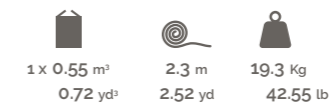

BARBARA PO01

BARBARA PL01

BARBARA

*Armchair, finish
in Dark Walnut,
fabric cover
in Country
color 0545.*

*ROBY table
top finish
in Dark
Walnut,
metal base
Fuoco
lacquered.*

BARBARA

*Lounge chair
aniline finish in
Dark Walnut,
fabric cover
in Bombay FR
color 06.*