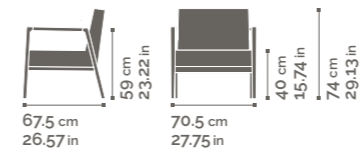

# ARISA

Collection

Chair, armchair,  
lounge chair and stool.  
Beechwood frame,  
seat and back  
upholstered.

**SE01 / PO01 / PL01 / SG01**

**ARISA SE01**

**ARISA PO01**

**ARISA PL01**

**ARISA SG01**