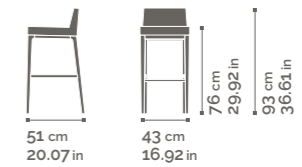

# ARISA

Collection

Chair, armchair,  
lounge chair and stool.  
Beechwood frame,  
seat and back  
upholstered.

**SE01 / PO01 / PL01 / SG01**

**ARISA SE01**

**ARISA PO01**

**ARISA PL01**

**ARISA SG01**