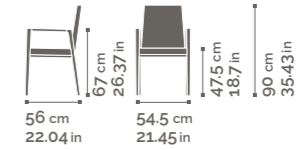

# ARISA

Collection

Chair, armchair,  
lounge chair and stool.  
Beechwood frame,  
seat and back  
upholstered.

**SE01 / PO01 / PL01 / SG01**

**ARISA SE01**

**ARISA PO01**

**ARISA PL01**

**ARISA SG01**