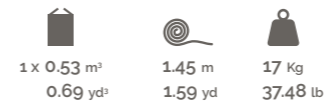

# ARISA

Collection

Chair, armchair,  
lounge chair and stool.  
Beechwood frame,  
seat and back  
upholstered.

**SE01 / PO01 / PL01 / SG01**

**ARISA SE01**

**ARISA PO01**

**ARISA PL01**

**ARISA SG01**