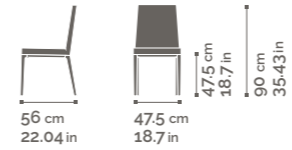

# ARISA

Collection

Chair, armchair,  
lounge chair and stool.  
Beechwood frame,  
seat and back  
upholstered.

**SE01 / PO01 / PL01 / SG01**

**ARISA SE01**

**ARISA PO01**

**ARISA PL01**

**ARISA SG01**