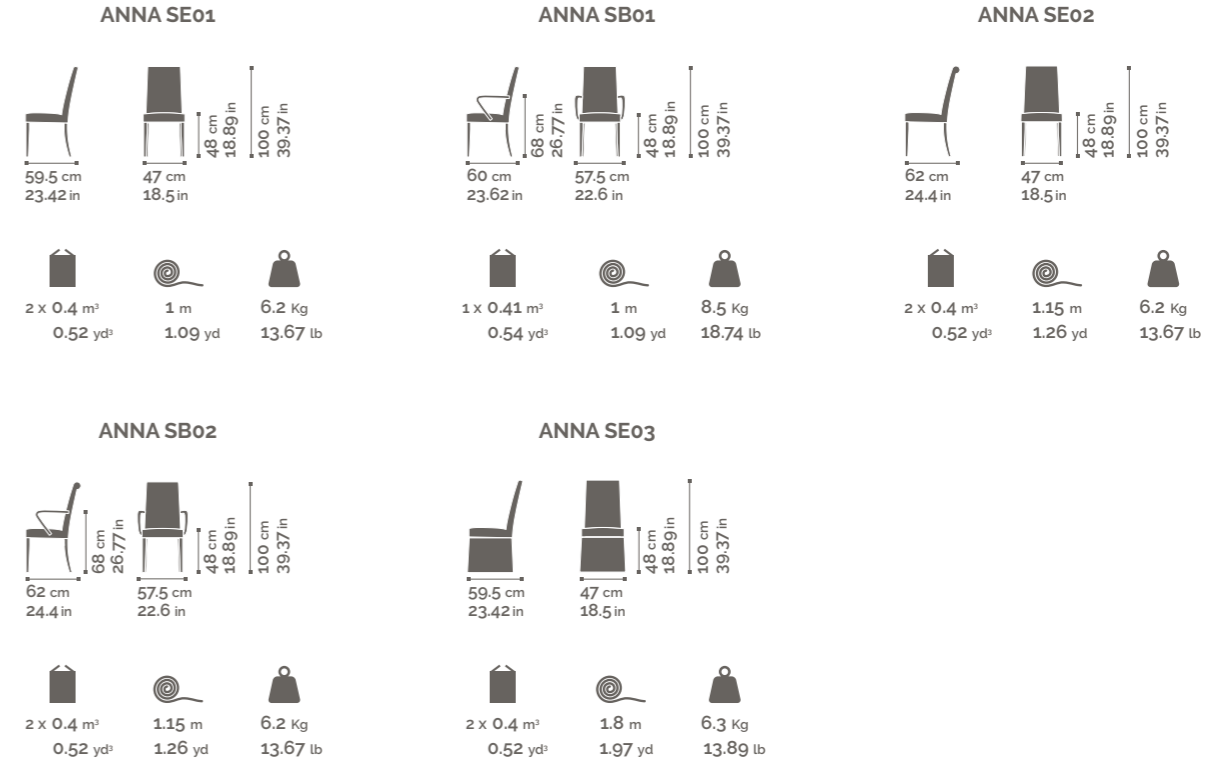

**Linear or
capricious,
long-dressed**

ANNA

page 50

or with armrests,
naïve or mischievous.
Simply versatile.

ANNA

Collection

Chair and armchair.
Square or rounded back,
fully upholstered,
or long-dress

SE01 / SE02 / SE03 / SB01 / SB02

ANNA

*Chair
aniline finish in
Dark Walnut,
fabric cover
in Architexture
color F954.05
and F954.27.*

*TECLA table
aniline finish in
Scoglio.*