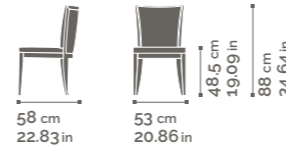

ADELE

Collection

Chair, armchair and lounge chair. Wooden frame, seat and curved back upholstered.

SE01 / PO01 / PL01

ADELE SE01