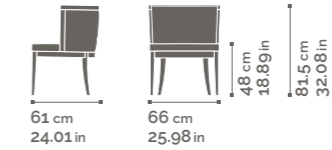

ADELE

Collection

Chair, armchair and lounge chair. Wooden frame, seat and curved back upholstered.

SE01 / PO01 / PL01

ADELE PO01