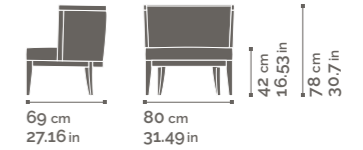

SE01 / PO01 / PL01

ADELE SE01

ADELE PO01

ADELE PL01

ADELE

*Lounge chair
finish in Wengé,
fabric cover
in Country
color Swing
H 472.*

*UBI table
finish
in Wengé.*

ADELE