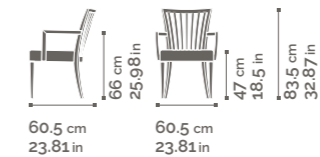

SE01 / PO01 / SG01 / SE02 / PO02

ABBY STRIPES

Collection
design **ALAN DE LA COBA**

Chair and armchair.
Wooden frame,
upholstered seat,
slats on the back.

SE03 / PO03

ABBY SE03

ABBY PO03

ABBY