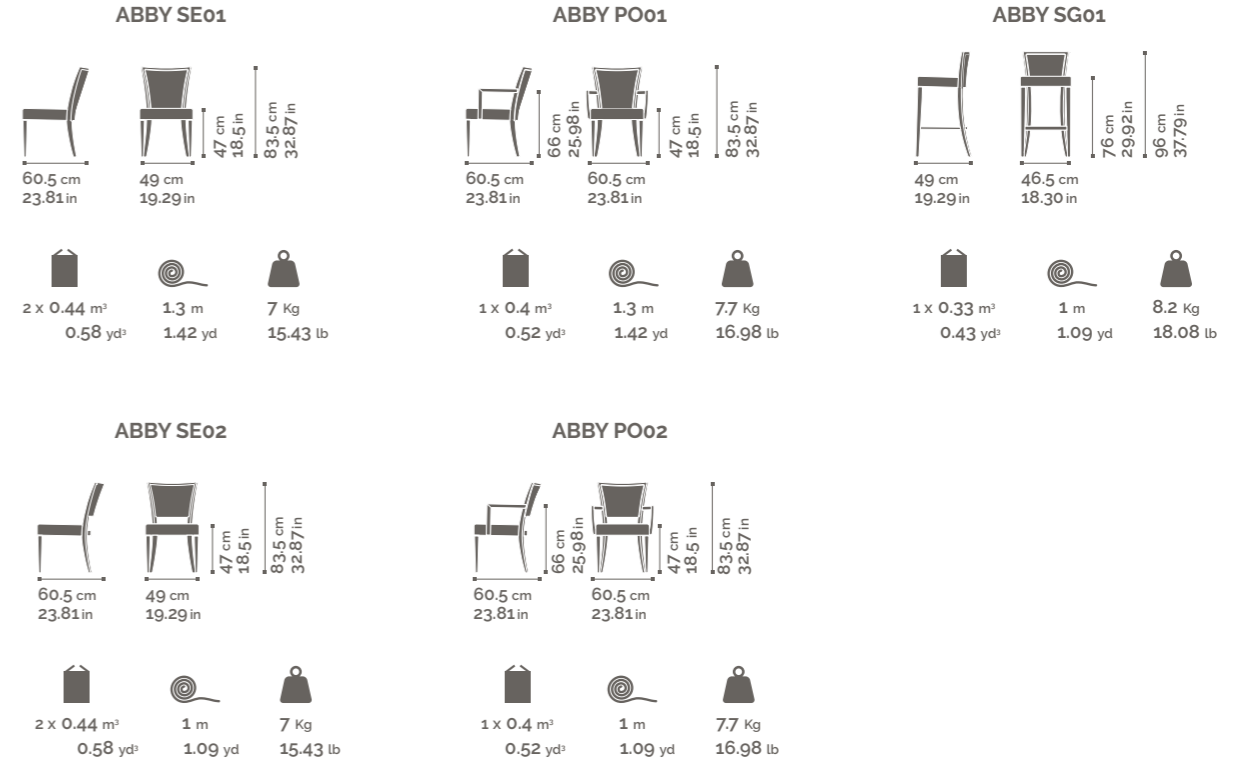

**The high,
embracing back-
rest, either**
ABBY
page 16

upholstered or with
vertical slats to make
your seating look rangy.

ABBY SOFT

Collection
design **ALAN DE LA COBA**

Chair, armchair and stool. Wooden frame, back either fully or partly upholstered.

SE01 / PO01 / SG01 / SE02 / PO02

ABBY STRIPES

Collection
design **ALAN DE LA COBA**

Chair and armchair.
Wooden frame,
upholstered seat,
slats on the back.

SE03 / PO03

ABBY SE03

ABBY PO03

ABBY

*Chair
aniline finish
in Creta
and Grigio
Scuro, fabric
cover in Fellini,
color 1550, 8550,
and 8553.*

*ROBY tables
top aniline
finish in Creta
and metal
base in Creta.*