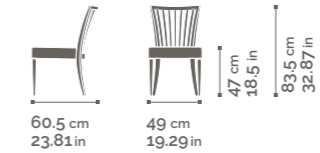

SE01 / PO01 / SG01 / SE02 / PO02

ABBY STRIPES

Collection
design **ALAN DE LA COBA**

Chair and armchair.
Wooden frame,
upholstered seat,
slats on the back.

SE03 / PO03

ABBY SE03

ABBY PO03

ABBY