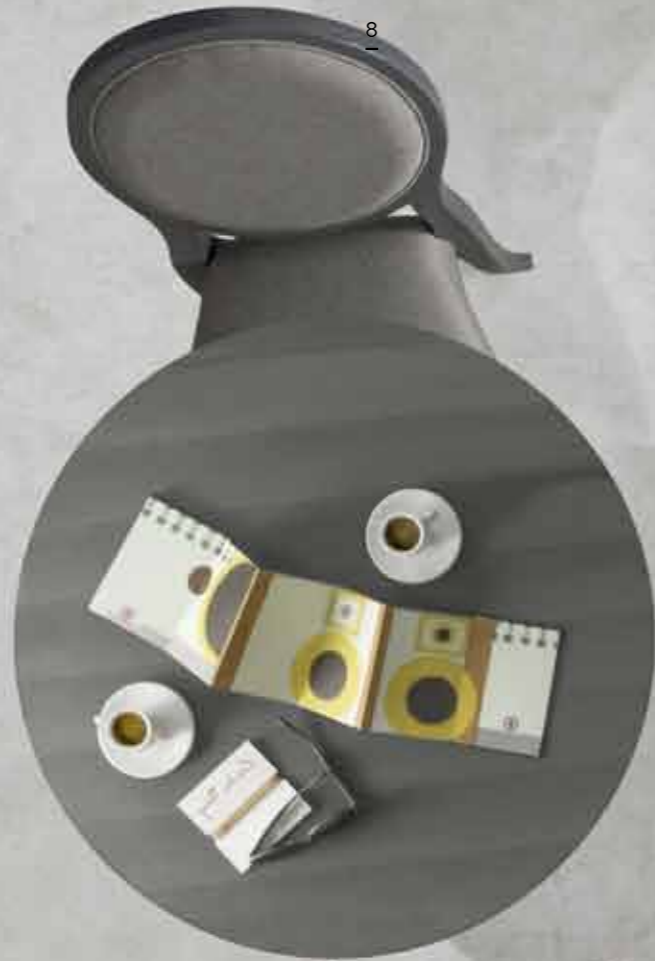

A-ROUND

Collection
design **ALAN DE LA COBA**

Beech chair, armchair and stool, seat and back upholstered. Webbed seat.

SE01 / PO01 / SG01

A-ROUND SE01

A-ROUND PO01

A-ROUND SG01

A-ROUND

*Chair and armchair
aniline finish in
Grigio Scuro,
Argilla and Fuoco,
fabric cover in
Lino Natural,
color 31, 20 and 11.*

TABBY tables
*finish in
Grigio Scuro.*

A-ROUND

*Chair
aniline finish
in Creta and
Argilla,
fabric cover
in Elvin
color 8552
and 6550.*

A-ROUND

*Stool, aniline finish in Grigio Scuro,
fabric cover in Country, color 0543 and 0435.
REBECCA stool fabric cover in Fellini color 3551.*

A-ROUND

*Chair and armchair, aniline finish
in Grigio Scuro, fabric cover
in Lino Natural, color 15, 20 and 25.*

A-ROUND

*Chair and
armchair, finish
in Dark Walnut,
fabric cover in
Reginarca, color
800 and 802.*

TABBY table
*finish in Dark
Walnut.*