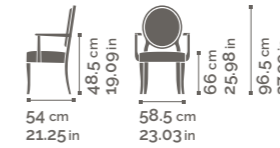

A-ROUND

Collection
design **ALAN DE LA COBA**

Beech chair, armchair and stool, seat and back upholstered. Webbed seat.

SE01 / PO01 / SG01

A-ROUND SE01

A-ROUND PO01

A-ROUND SG01

A-ROUND