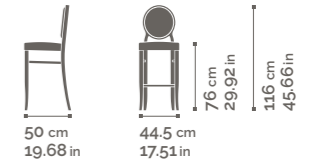

A-ROUND

Collection
design **ALAN DE LA COBA**

Beech chair, armchair and stool, seat and back upholstered. Webbed seat.

SE01 / PO01 / SG01

A-ROUND SE01

A-ROUND PO01

A-ROUND SG01

A-ROUND