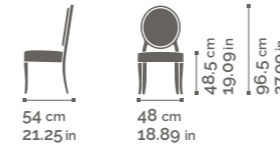

A-ROUND

Collection
design **ALAN DE LA COBA**

Beech chair, armchair and stool, seat and back upholstered. Webbed seat.

SE01 / PO01 / SG01

A-ROUND SE01

A-ROUND PO01

A-ROUND SG01

A-ROUND